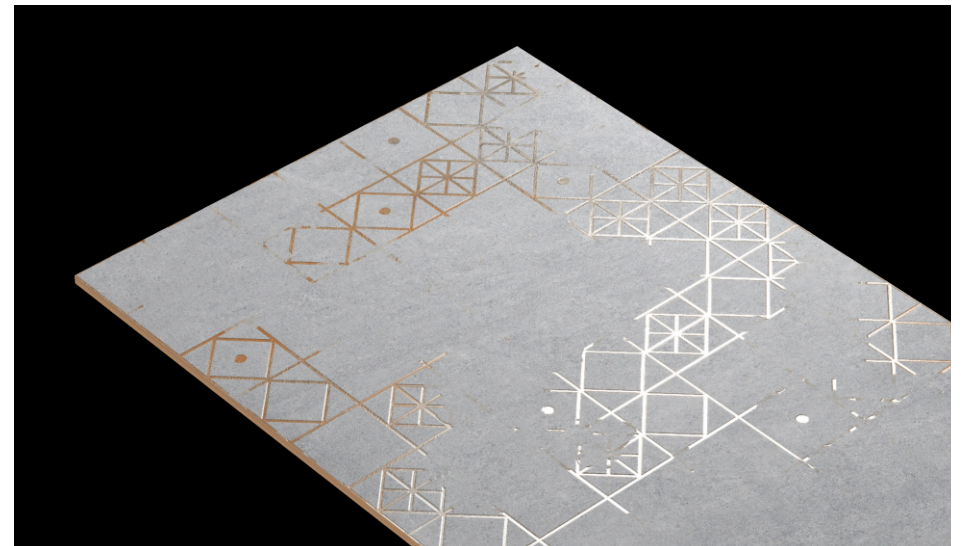

DESIGN

SHARK

SIZE
600x1200mm

SURFACE
CARVING + MATT