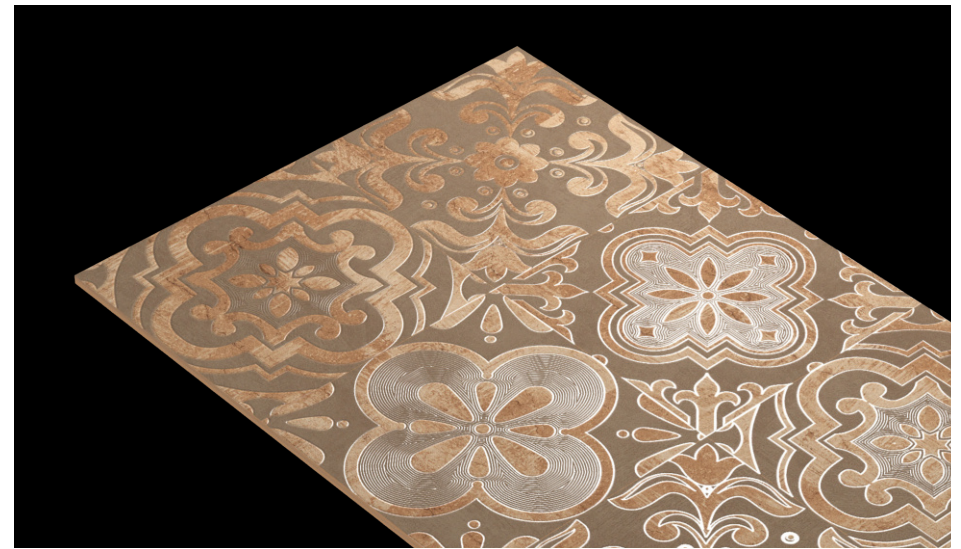

SURFACE
CARVING + MATT

ZEASTY LIGHT
CARVING

VINTAGE DECOR
CARVING

VINTAGE GREEN
CARVING

DESIGN

VINTAGE

SIZE
600x1200mm

SURFACE
CARVING