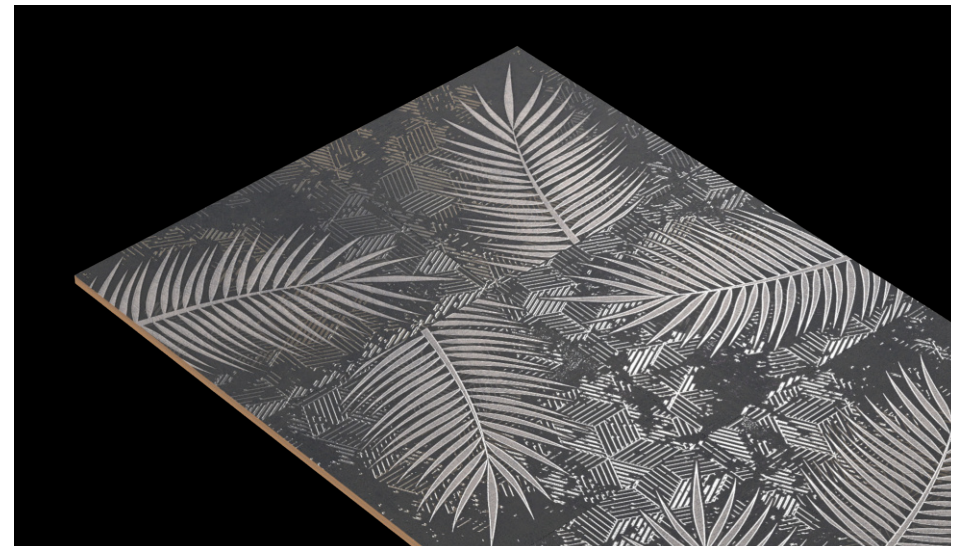

DESIGN

SLATE

SIZE
600x1200mm

SURFACE
CARVING + MATT