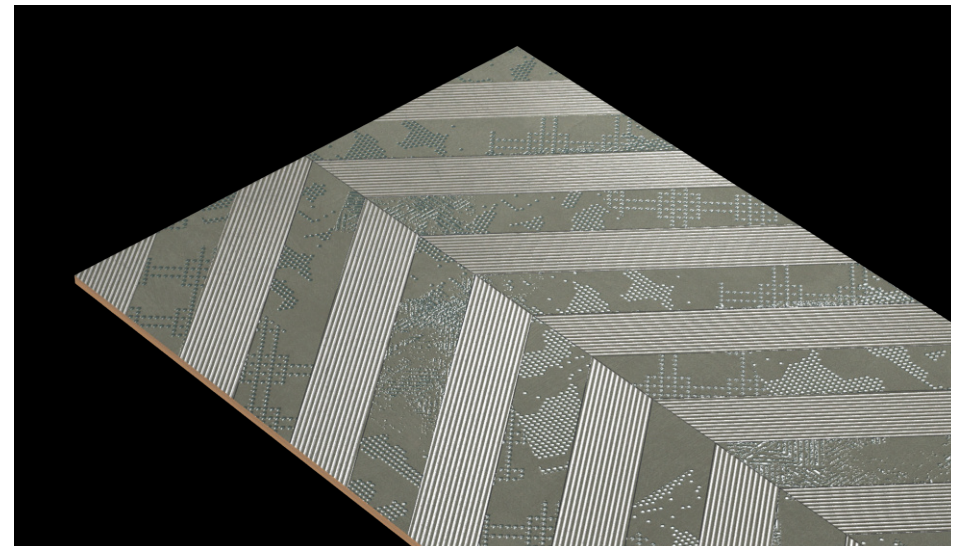

DESIGN

PISTA

SIZE
600x1200mm

SURFACE
CARVING + MATT