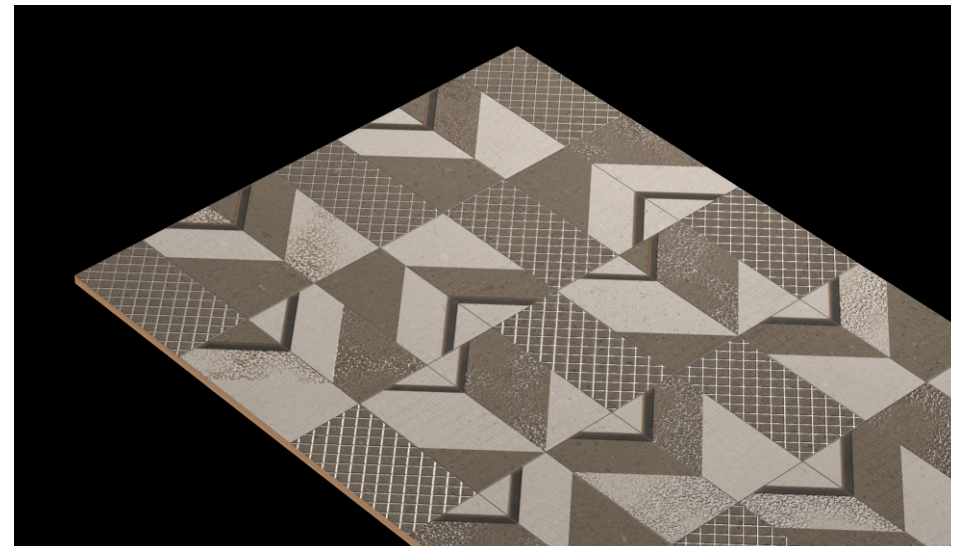

DESIGN

FEBULA

SIZE
600x1200mm

SURFACE
CARVING + MATT