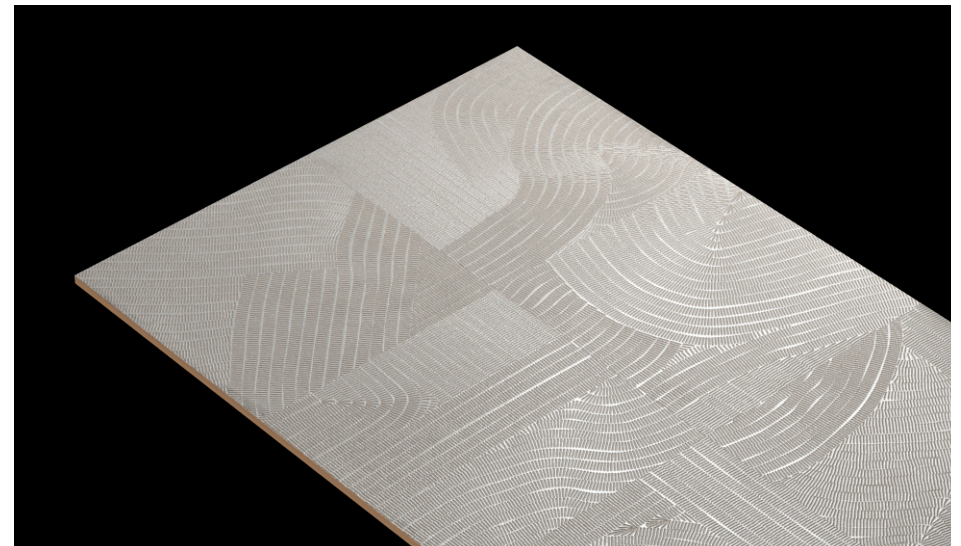

DESIGN

EDRA

SIZE
600x1200mm

SURFACE
CARVING + MATT