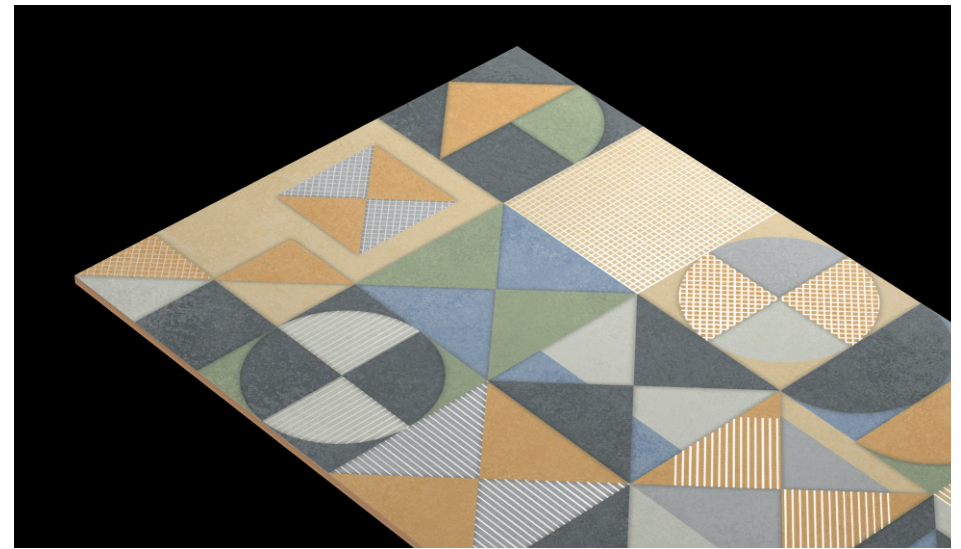

DESIGN

FLICKER

SIZE
600x1200mm

SURFACE
CARVING