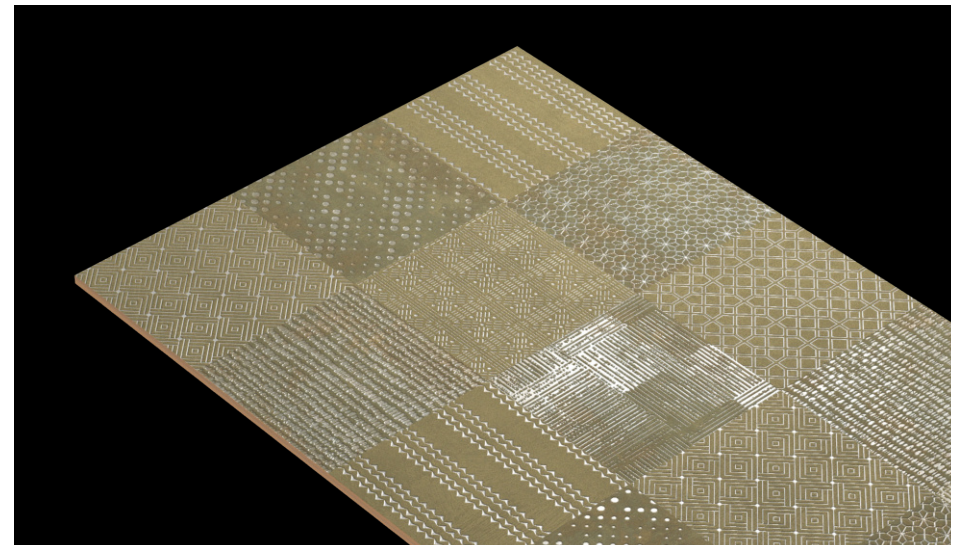

DESIGN

HONEYDEW

SIZE
600x1200mm

SURFACE
CARVING + MATT