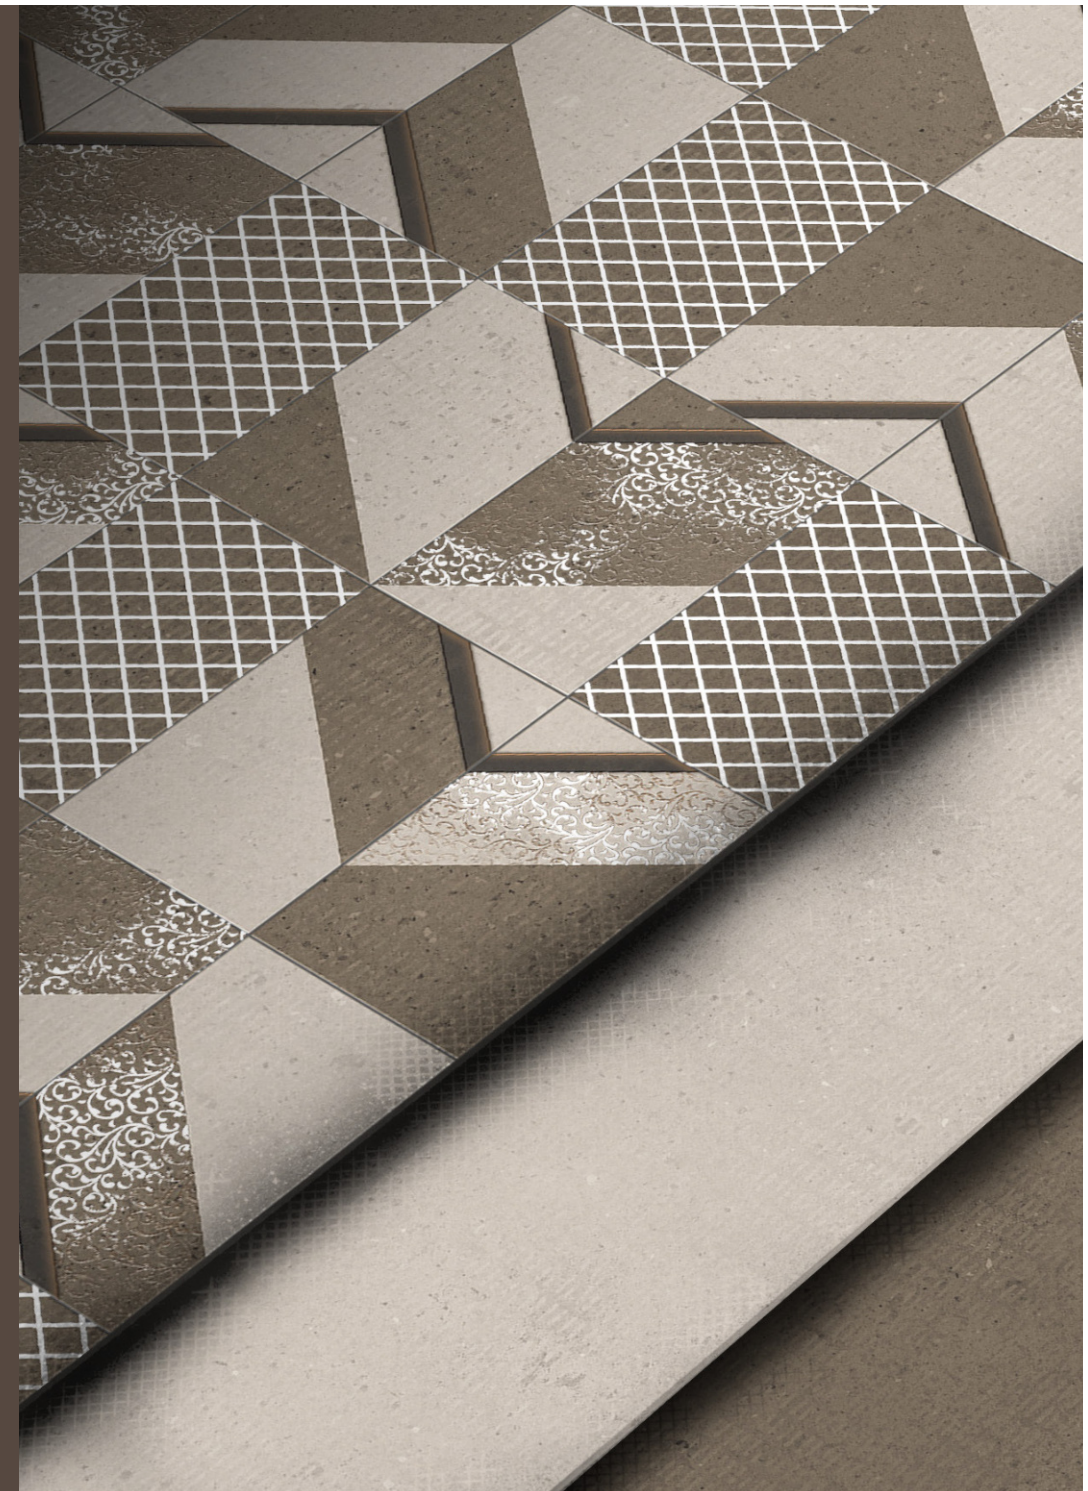

PRODUCT FORMAT

Size :

600X1200 MM

Finish :

CARVING + MATT

Thickness :

9.0mm (approx.)

Decor tiles are made to fit your needs and reflect your personal style. Our Decor tiles collection includes a variety of designs that you can use to decorate your spaces in your own unique style.

Notto
Future Surface