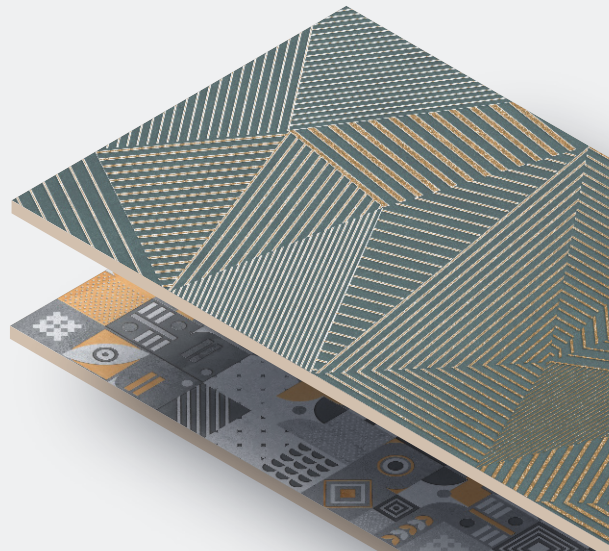

PRODUCT FORMAT

Size :

600X1200 MM

Finish :

CARVING + MATT

Thickness :

9.0mm (approx.)

Decor tiles are made to fit your needs and reflect your personal style. Our Decor tiles collection includes a variety of designs that you can use to decorate your spaces in your own unique style.

Notto
Future Surface