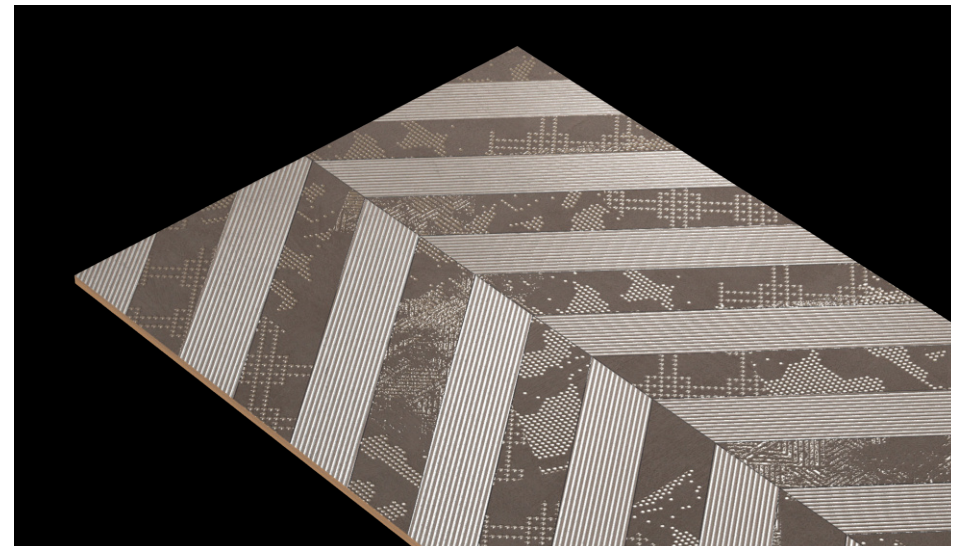

DESIGN

PEANUT

SIZE
600x1200mm

SURFACE
CARVING + MATT