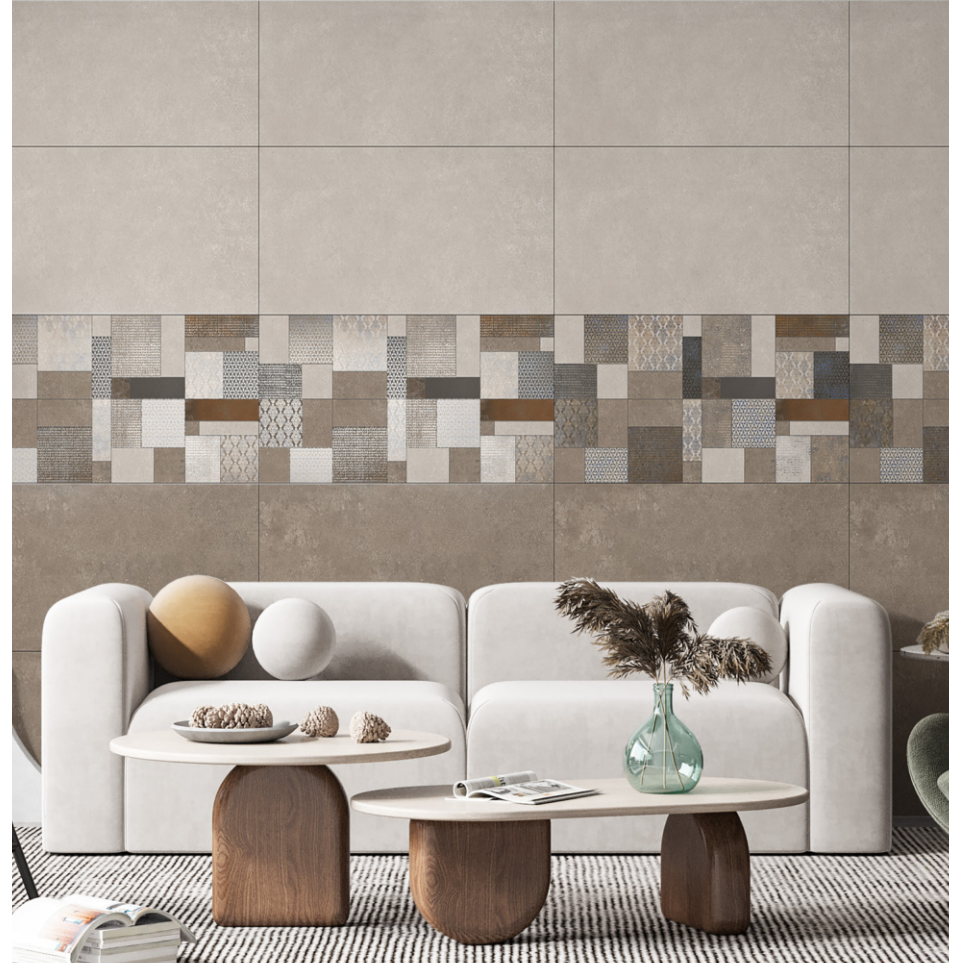

SURFACE
CARVING + MATT

MONARCH LT
MATT

MONARCH DECOR
CARVING

MONARCH DK
MATT

DESIGN

MONARCH

SIZE
600x1200mm

SURFACE
CARVING + MATT