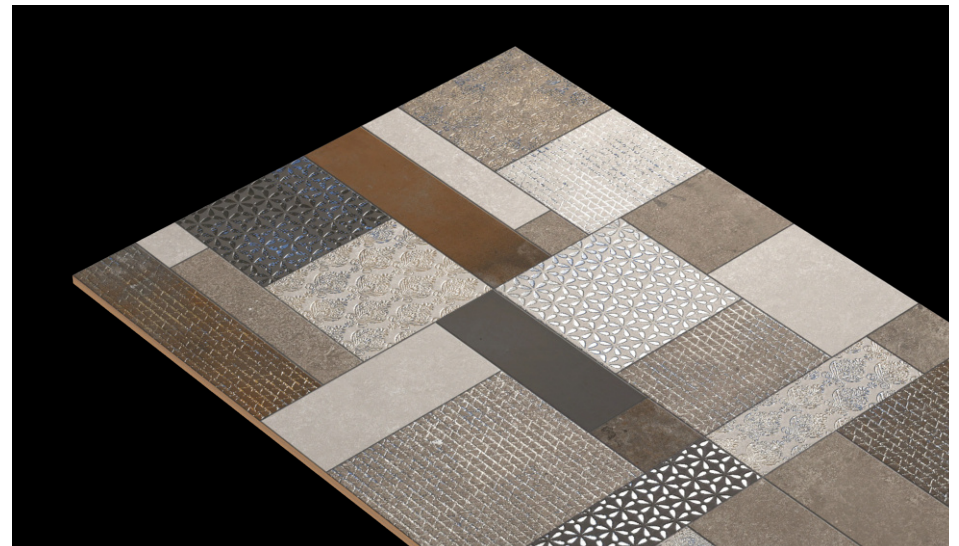

DESIGN

MONARCH

SIZE
600x1200mm

SURFACE
CARVING + MATT