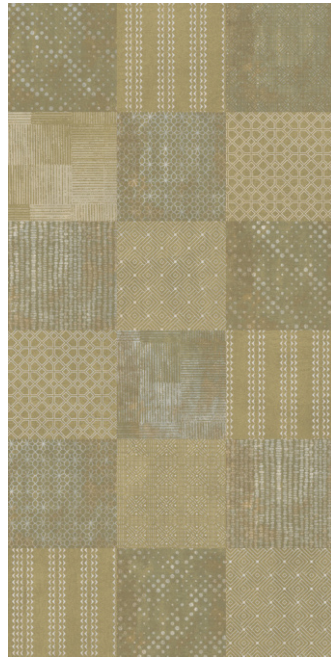

HOLARD DK
MATT

DESIGN

HOLARD

SIZE
600x1200mm

SURFACE
CARVING + MATT

CREMA LT
MATT

HONEYDEW DECOR
CARVING

HONEYDEW DK
MATT