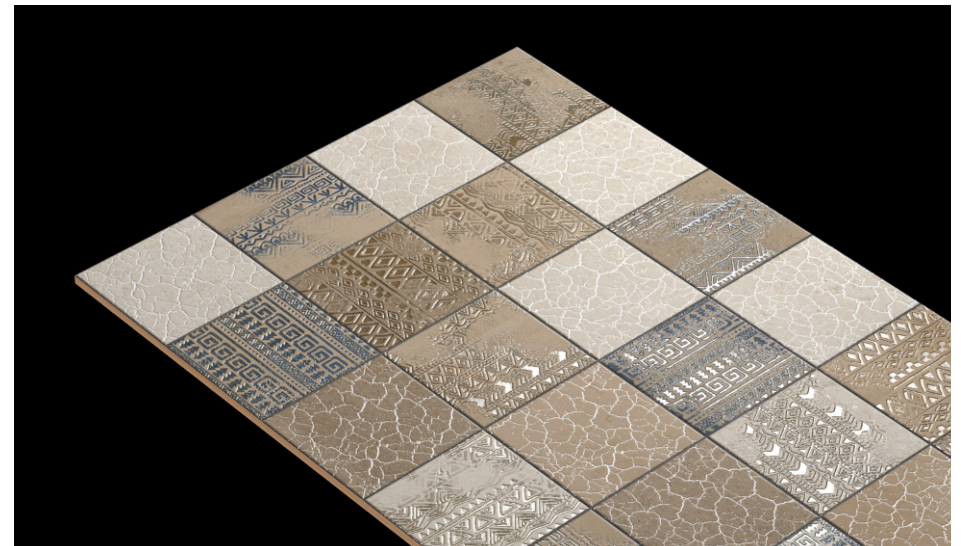

DESIGN

MUTINA

SIZE
600x1200mm

SURFACE
CARVING + MATT