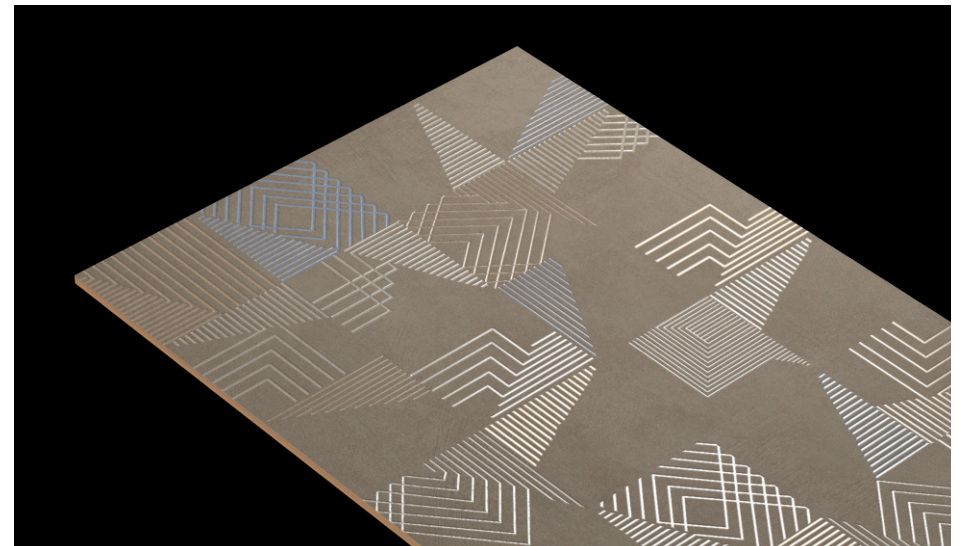

DESIGN

RONDA

SIZE
600x1200mm

SURFACE
CARVING + MATT