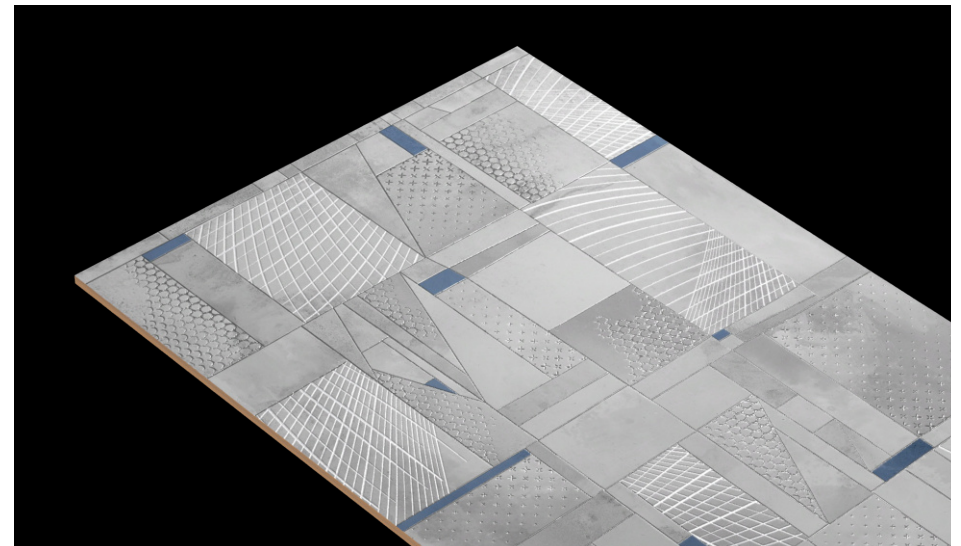

DESIGN

MASPAR

SIZE
600x1200mm

SURFACE
CARVING + MATT