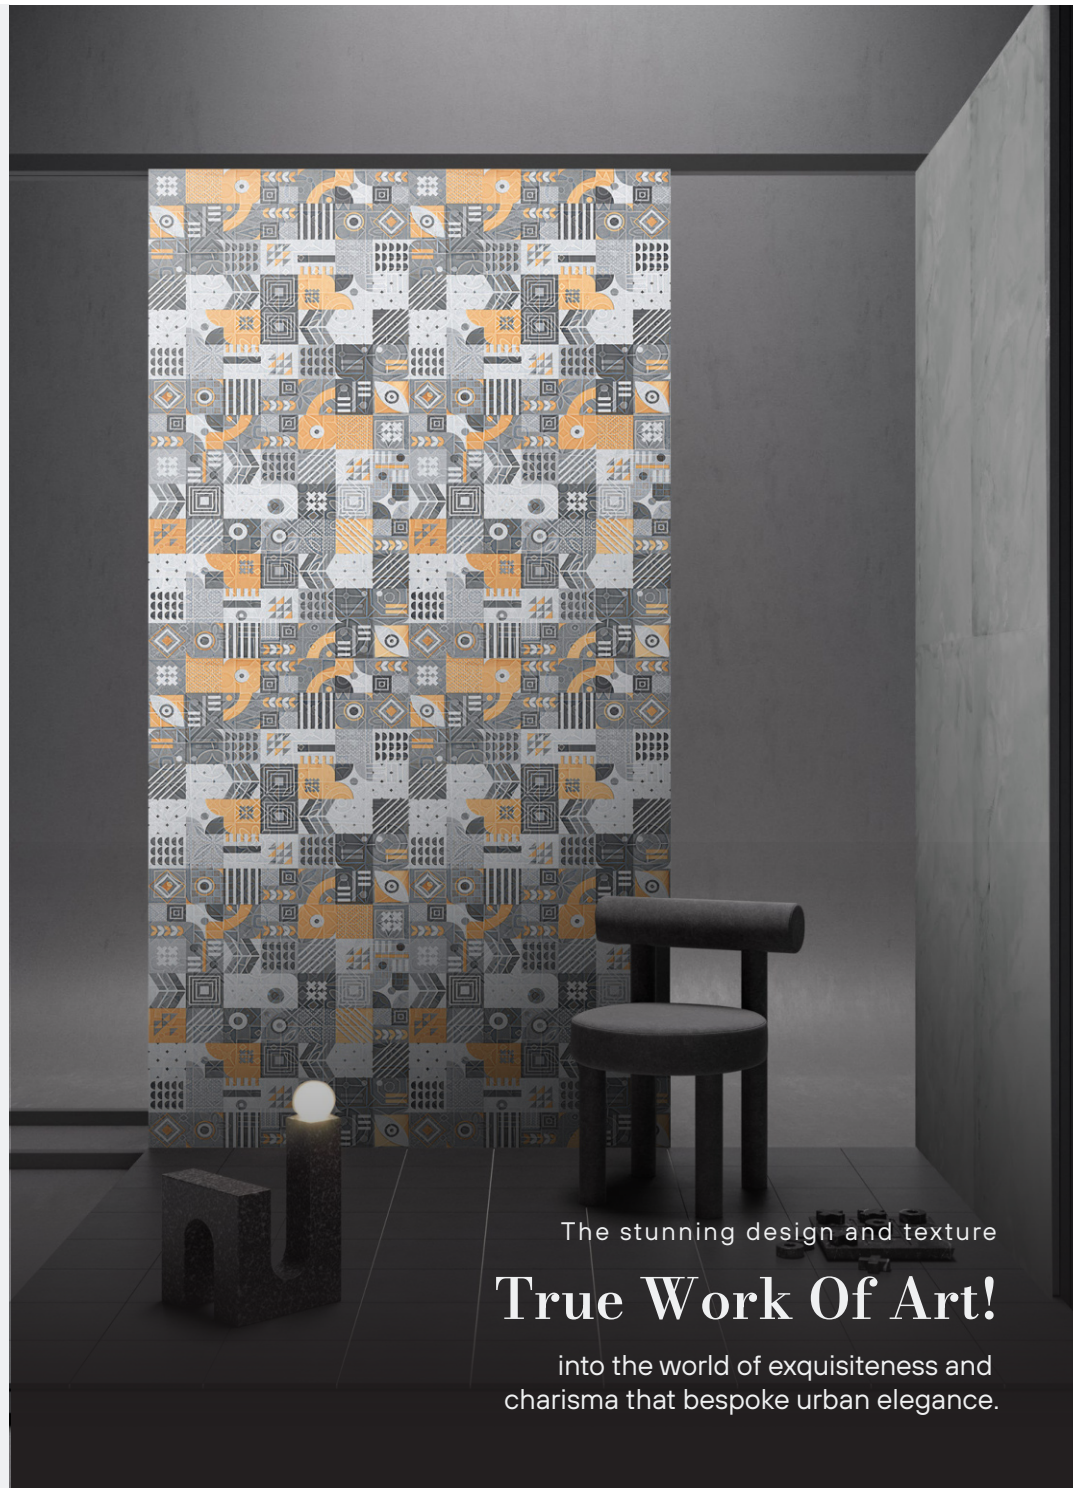

PATTERNS

Unfurls eclectic & intricate patterns of cultural legacy in your spaces with surfaces inspired by the rich cultural heritage of Notto.

DECOR
SERIES