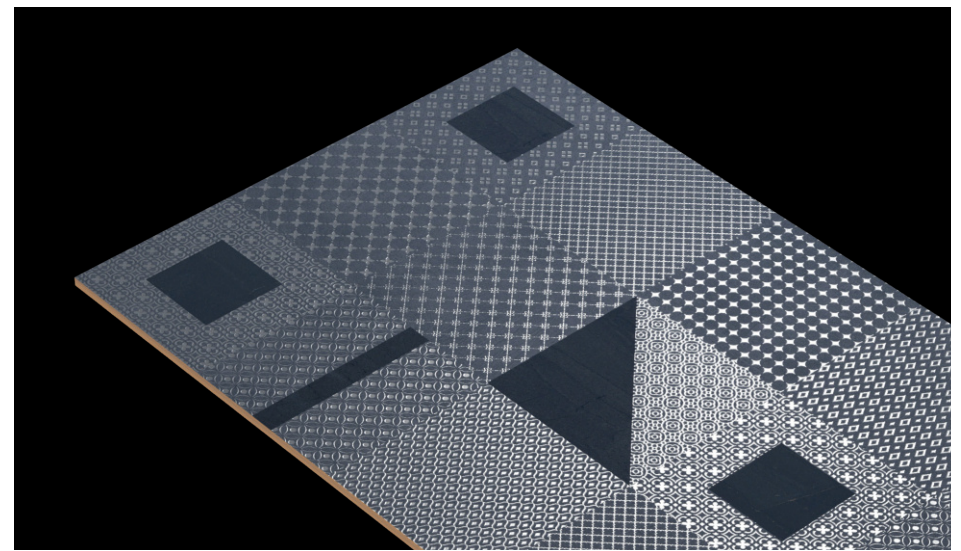

SURFACE
CARVING + MATT

BIANCO LT
MATT

SKY DECOR
CARVING

SKY DK
MATT

DESIGN

SKY

SIZE
600x1200mm

SURFACE
CARVING + MATT