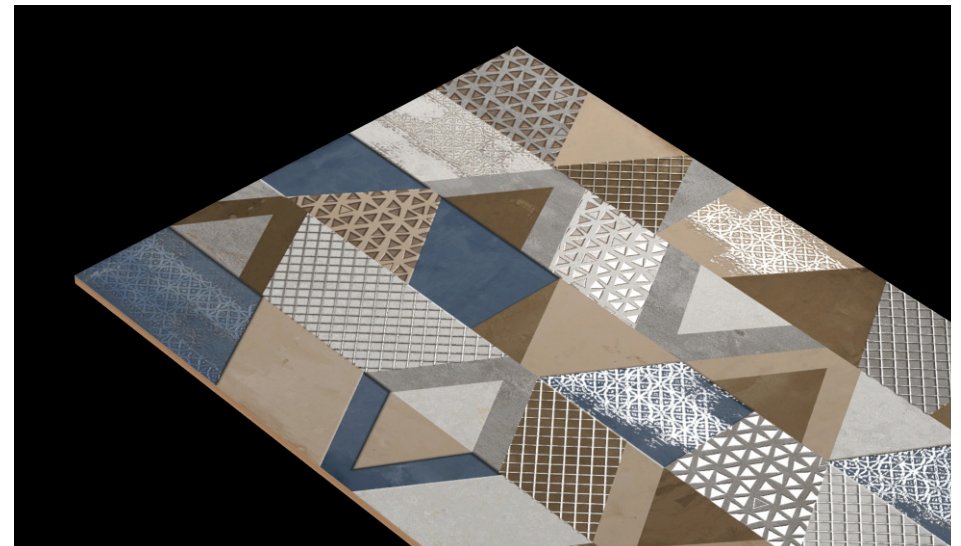

DESIGN

SWEDEN

SIZE
600x1200mm

SURFACE
CARVING + MATT