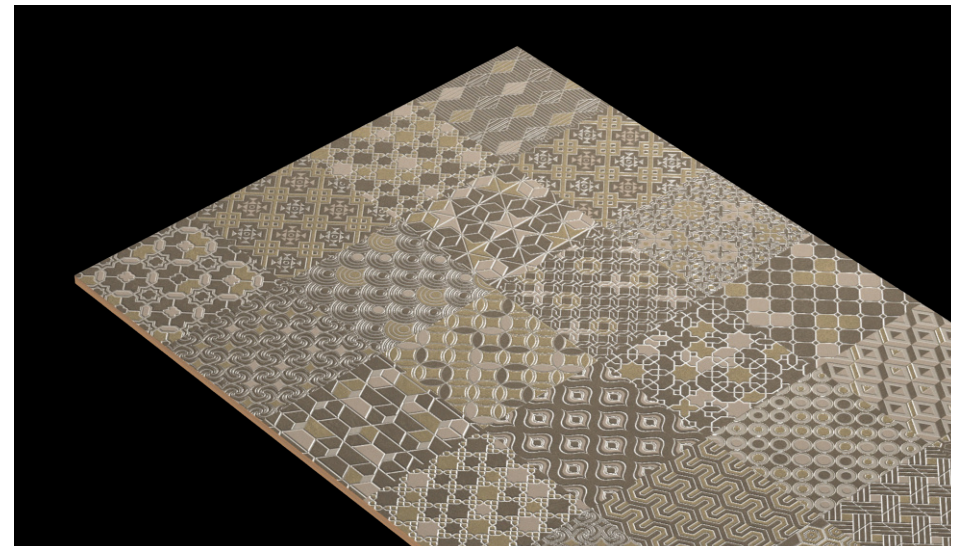

DESIGN

NELIA

SIZE
600x1200mm

SURFACE
CARVING + MATT