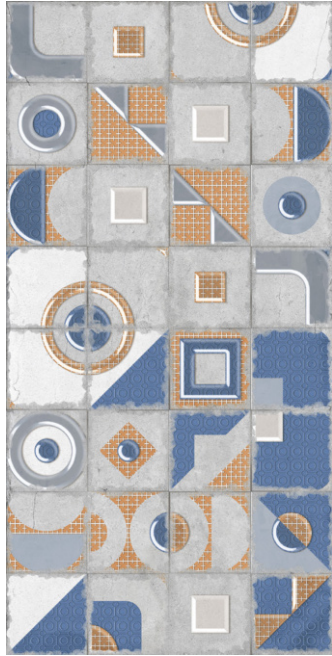

PEANUT

SIZE
600x1200mm

SURFACE
CARVING + MATT

WHITE LT
MATT

PISTA DECOR
CARVING

PISTA DK
MATT

DESIGN

PISTA

SIZE
600x1200mm

SURFACE
CARVING + MATT

PORCH DK
MATT

PORCH DECOR
CARVING

DESIGN

PORCH

SIZE
600x1200mm

SURFACE
CARVING + MATT