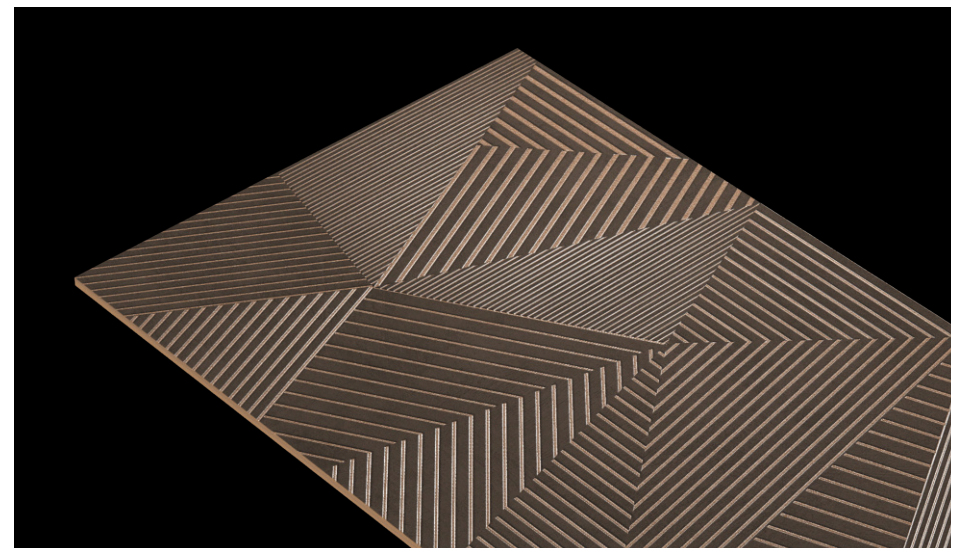

DESIGN

JUDGE

SIZE
600x1200mm

SURFACE
CARVING + MATT