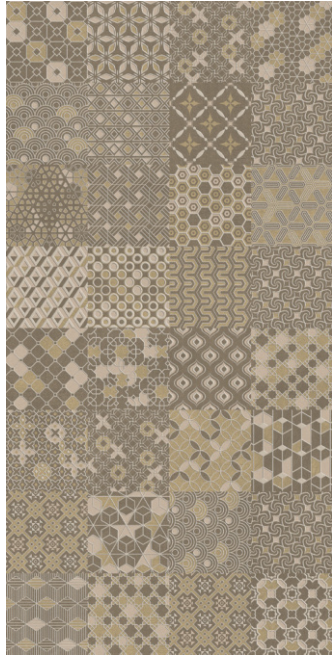

MUTINA DECOR
CARVING

MUTINA DK
MATT

DESIGN

MUTINA

SIZE
600x1200mm

SURFACE
CARVING + MATT

CREMA LT
MATT

NELIA DECOR
CARVING