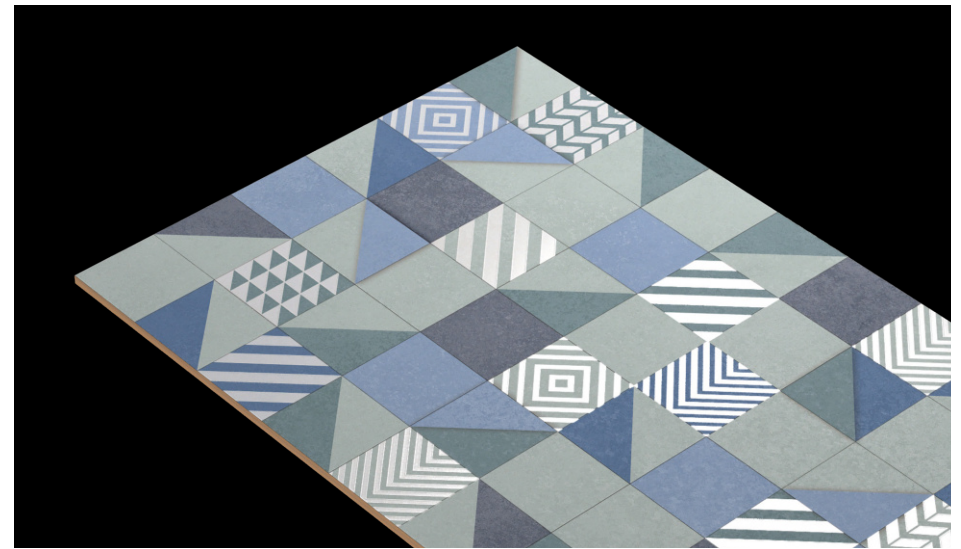

DESIGN

TRENCH GREY

SIZE
600x1200mm

SURFACE
CARVING