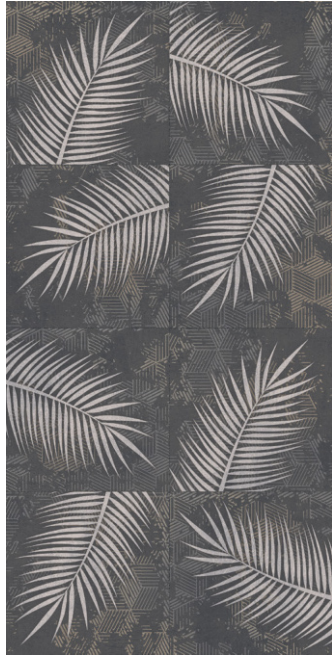

SLATE DECOR
CARVING