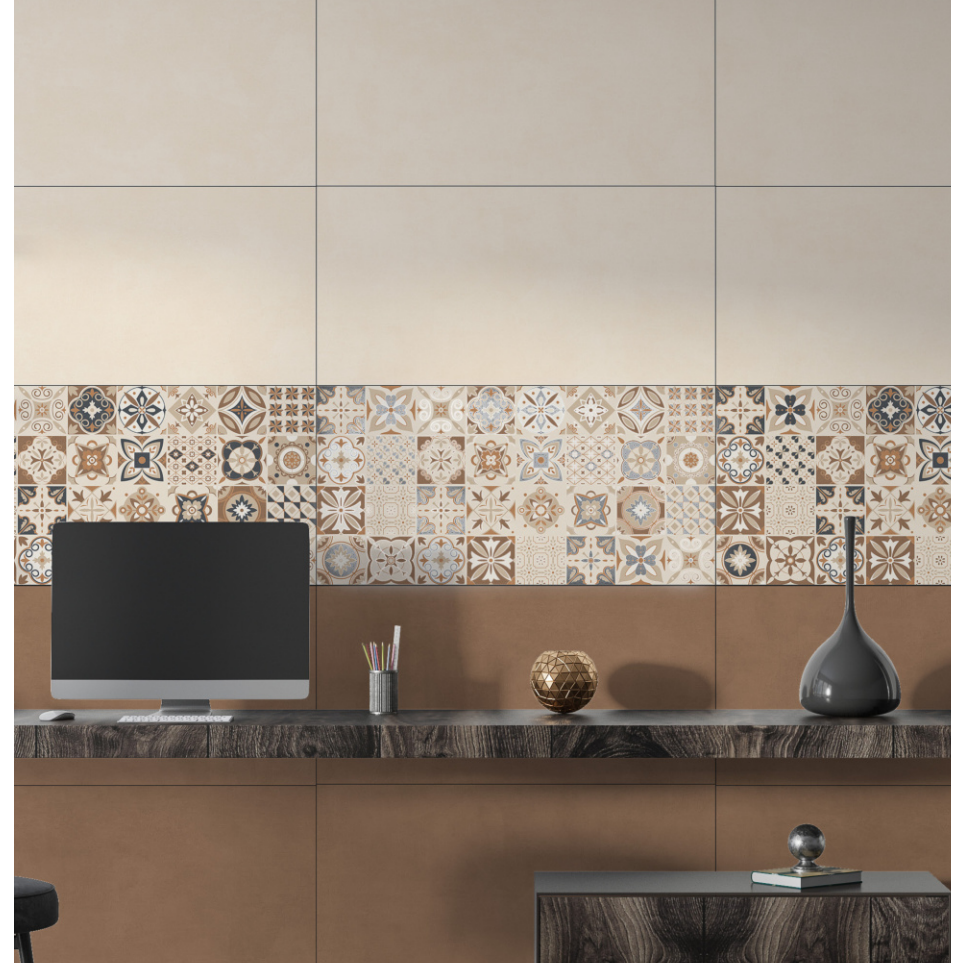

DESIGN

SAND

SIZE
600x1200mm

SURFACE
CARVING + MATT