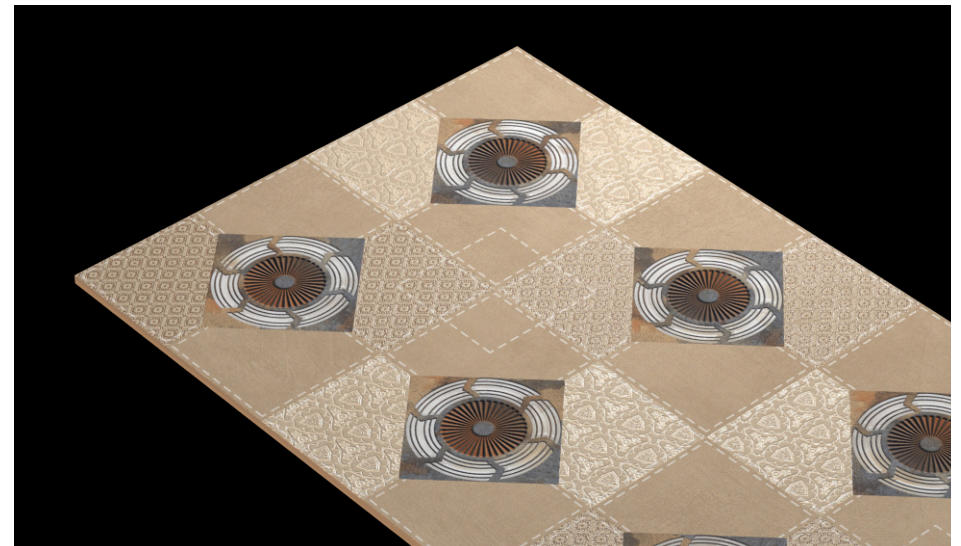

DESIGN

CREMA

SIZE
600x1200mm

SURFACE
CARVING + MATT