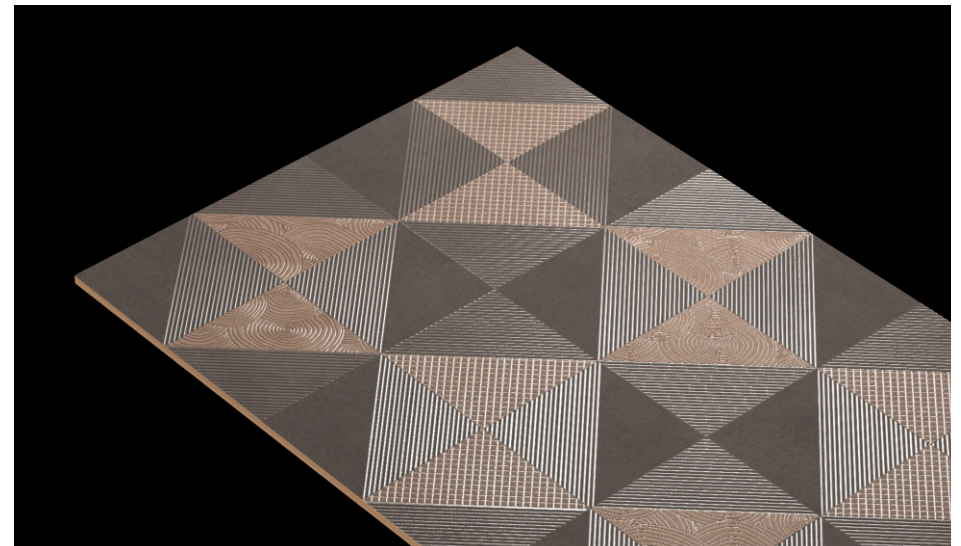

DESIGN

MORGAN

SIZE
600x1200mm

SURFACE
CARVING + MATT