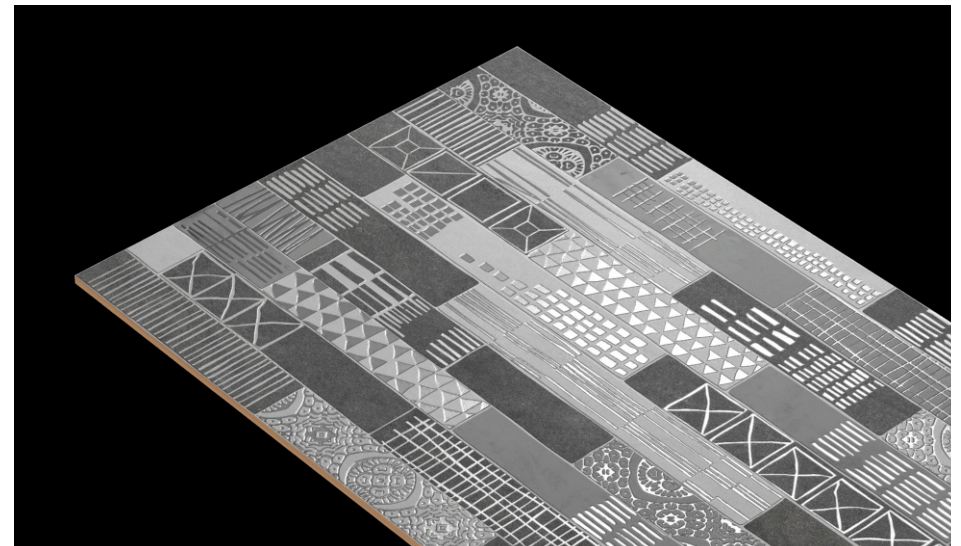

DESIGN

NICCI

SIZE
600x1200mm

SURFACE
CARVING + MATT