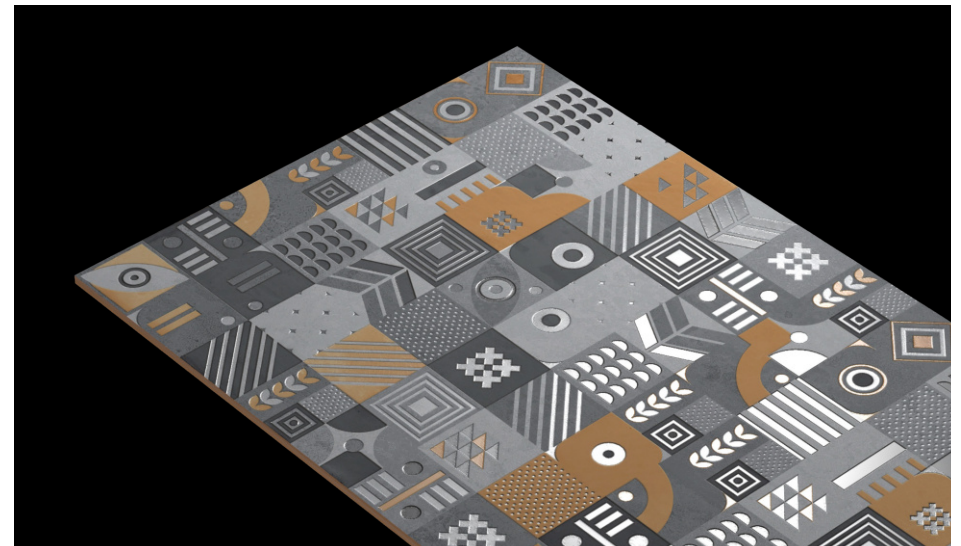

DESIGN

HOLARD

SIZE
600x1200mm

SURFACE
CARVING + MATT