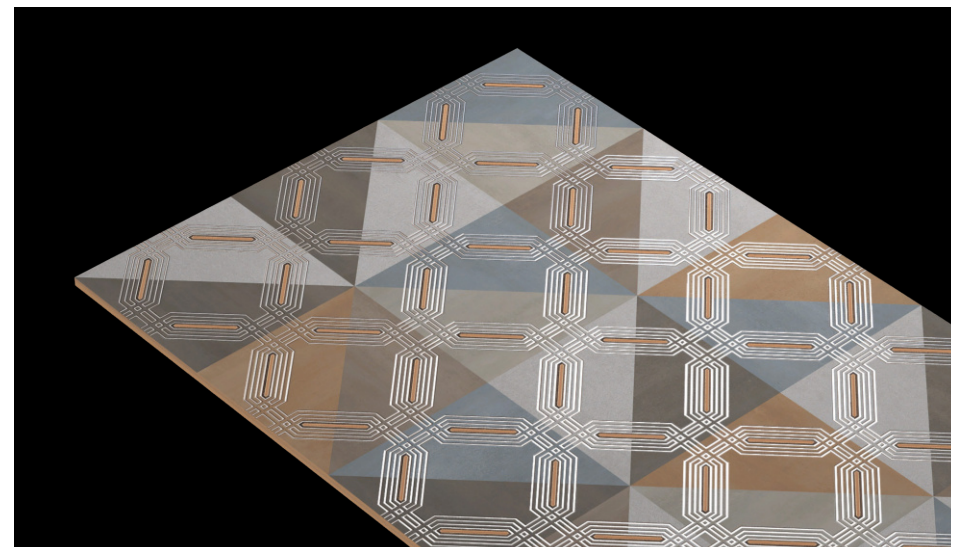

SNOW DECOR
CARVING

SNOW DK
MATT

DESIGN

SNOW

SIZE
600x1200mm

SURFACE
CARVING + MATT

SWEDEN LT
MATT

SWEDEN DECOR
CARVING