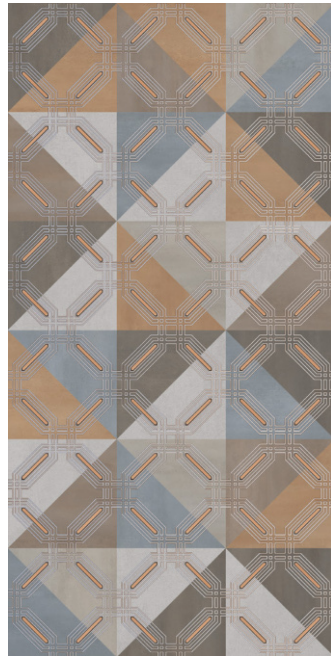

BIANCO LT
MATT

SLATE DECOR
CARVING

SLATE DK
MATT

DESIGN

SLATE

SIZE
600x1200mm

SURFACE
CARVING + MATT

WHITE LT
MATT