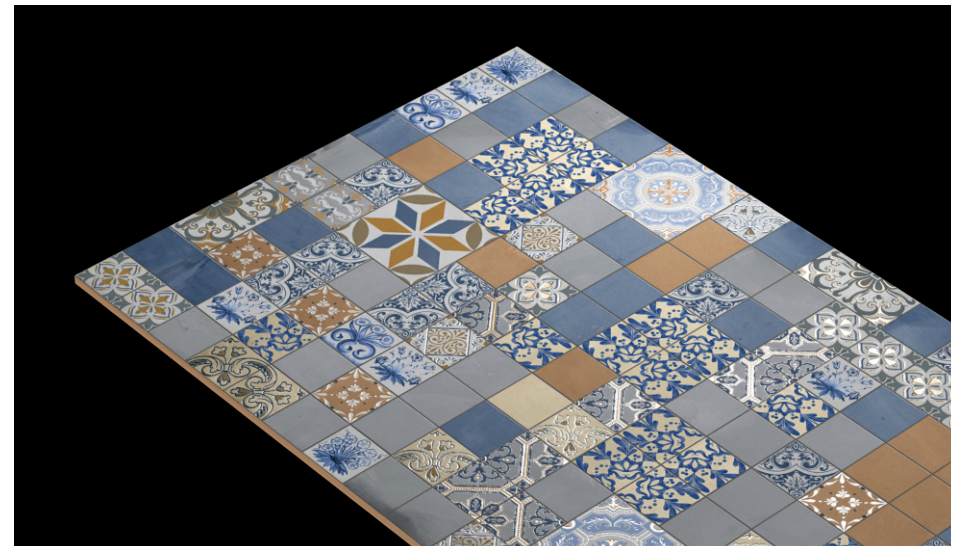

SAND DK
MATT

DESIGN

SAND

SIZE
600x1200mm

SURFACE
CARVING + MATT

SATURN DK
MATT

SATURN DECOR
CARVING

DESIGN