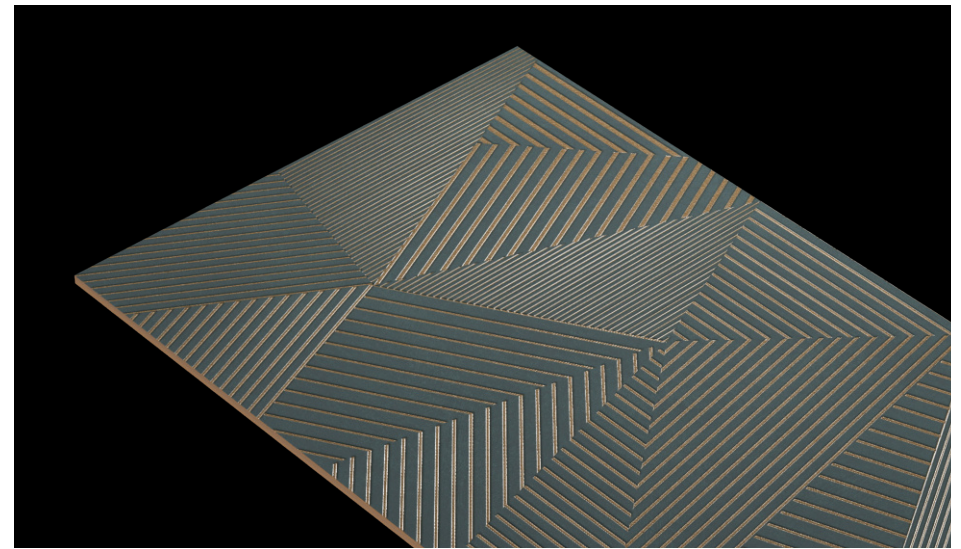

DESIGN

ELEGANT

SIZE
600x1200mm

SURFACE
CARVING + MATT