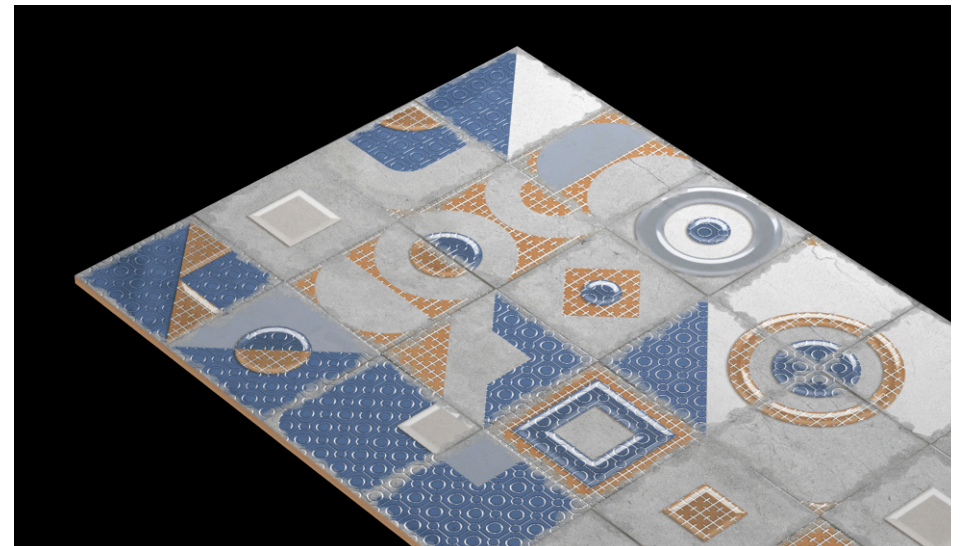

SIZE
600x1200mm

SURFACE
CARVING + MATT

PORCH DK
MATT

PORCH DECOR
CARVING

DESIGN

PORCH

SIZE
600x1200mm

SURFACE
CARVING + MATT